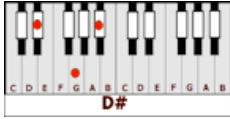

THAT'S THE WAY LOVE GOES – Merle Haggard (G)

CAPO 1ST FRET

GUITAR / KEYBOARD CHORDS:

D = xx0232
D#